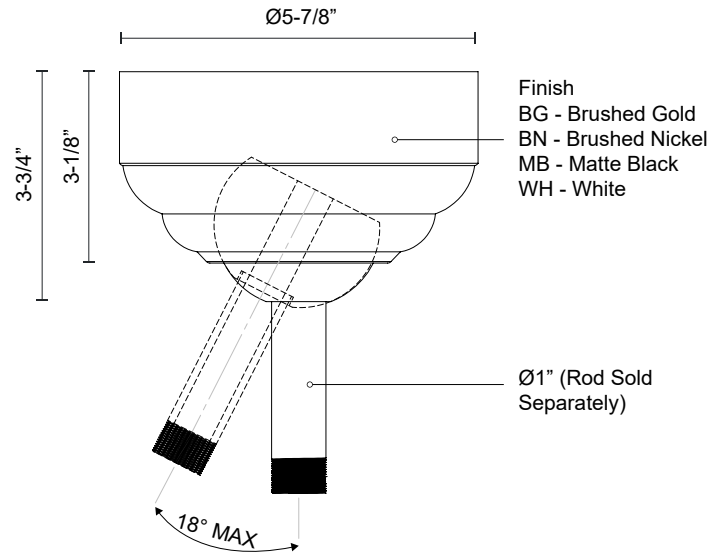

DESCRIPTION

Sloped ceiling adaptor for fans. Available in four finishes. Sold separately.

SPECIFICATION DETAILS

Slope Ceiling Adaptor Dimensions	D5-7/8" x H3-3/4"
Sloped Ceiling Adaptable	Yes, Up to 18 Degrees
Location	Damp; Wet (Only CF92952)