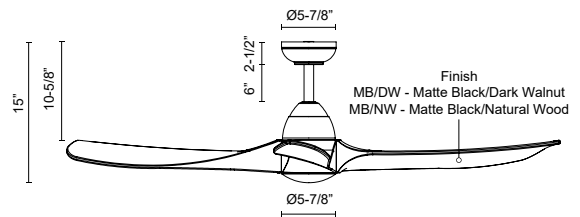

DESCRIPTION

Introducing the Baylor Carved Wood Blade Fan, where style meets innovation in perfect harmony. Crafted with meticulous detail and available in two exquisite finishes – dark walnut and natural oak wood – this fan is a statement piece that complements any decor. Its modern 3-blade design, adorned with sleek matte black accents, adds a touch of sophistication to any room. Choose your desired configuration, with or without the optional light kit, and experience the convenience of smart fan technology, powered by the Smart by Bond app, or opt for the included handheld remote for effortless control.

- Carved real wood blades
- Smart fan technology when you download the Smart by Bond App
- Handheld remote included
- Compatible with iHome, Alexa, and Google products
- dimmable from 100-10%
- Timed on/off options available

COMMENT

KUZCO

CANADA: 19054 28TH AVENUE - SURREY, BC V3Z 6M3

USA: 3035 E. LONE MOUNTAIN ROAD - LAS VEGAS, NV 89081

WWW.KUZCOLIGHTING.COM

© 2024 KUZCO LIGHTING. ALL RIGHTS RESERVED.